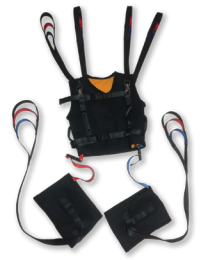

klip2 lift

Hoistable Clothing

Klip2Lift Hoistable Clothing is a new type of moving and handling device to assist people with limited mobility.

Klip2Lift Hoistable Clothing consists of a trendy, unobtrusive waistcoat that can be worn throughout the day. This can then be used with the optional hoist loops and leg sections that allow the user to be clipped onto any hook and loop fixing hoist if required. This innovative discreet design is a development in "Hoistable Clothing" and has been successful in being granted a patent (GB2432297).

The Klip2Lift Jacket can be used with the detachable straps for supported walking with a hoist where risk assessed as safe to do so. The Klip2Lift may be used for gait training, direction control and rehabilitation purposes.

A truly versatile piece of equipment, adaptable to the changing needs of the user.

The Klip2Lift Jacket can also be used without the hoist straps for manual supported walking. Handles positioned around the perimeter of the jacket aid controlled assistance when standing, walking or when direction control is required.

KEY FEATURES

- Available in 7 sizes
- Maximum user weight 130kg
- Breathable High-Tech Spacer Fabric Material
- Replaceable Jacket
- Replaceable Leg Sections
- Replaceable Straps
- All sections clip together